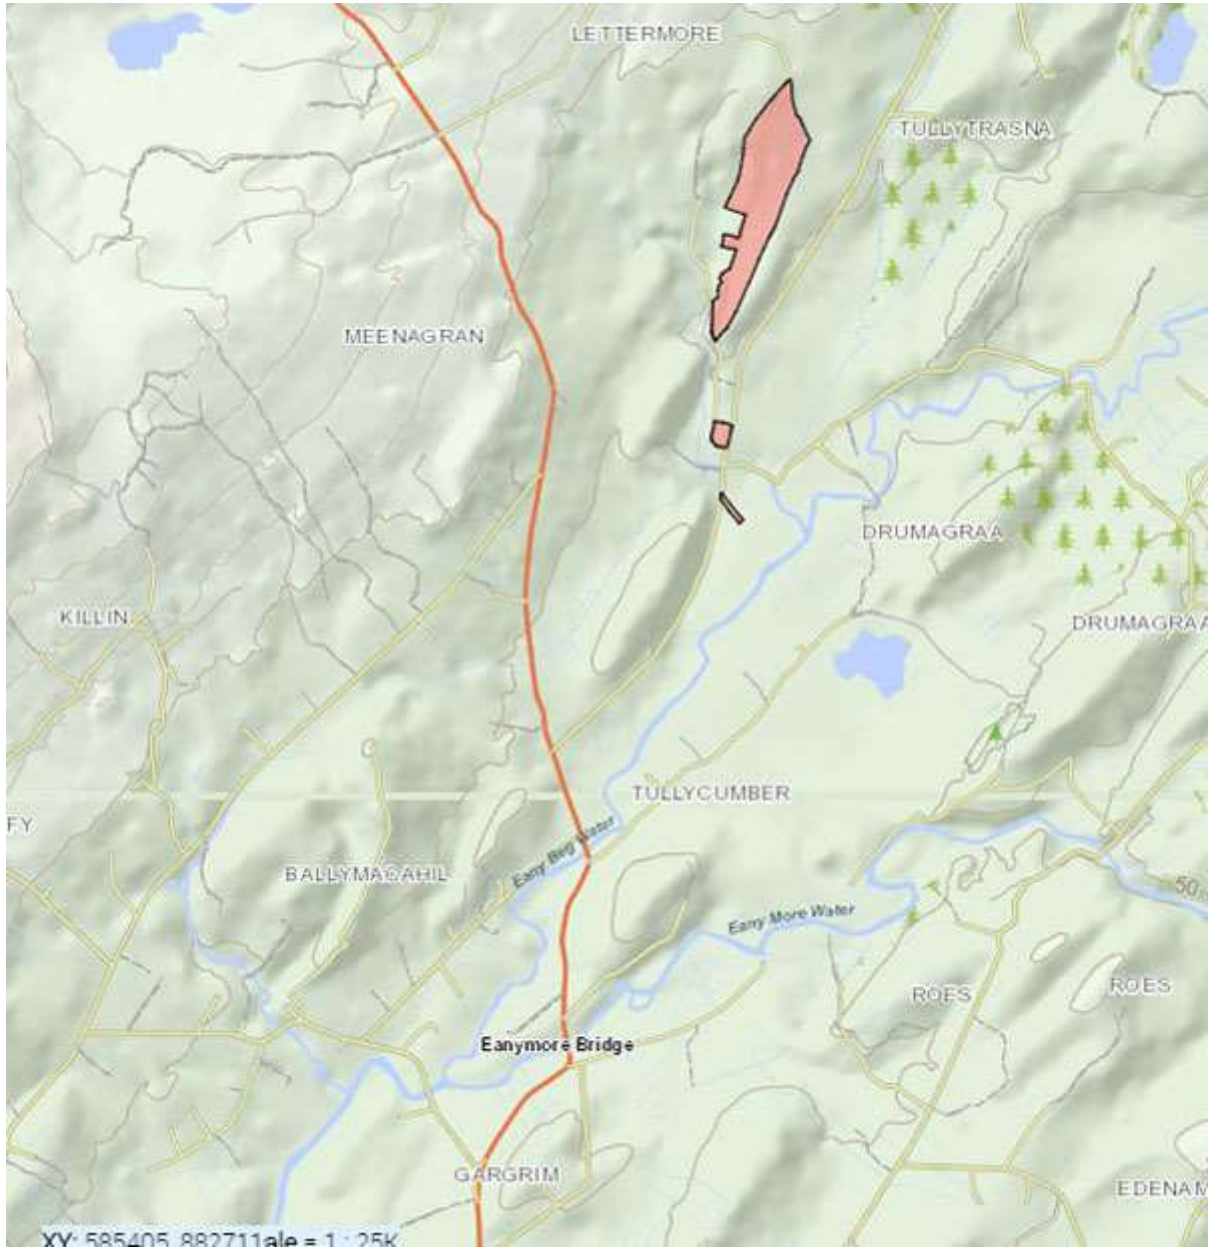

Lettermore, Frosses Area Approx. 75 Acres of Forestry

Price €80,000.00!!!

- Approx. 75 Acres of Forestry
- Approx. 15 Years Old
- 1 Premium Left (TBC)
- Access to same

Maps and information from Campbells

Ref 467

Forestry Map

Forestry Map

Folio Map DL10413

Folio Map DL10417

Folio Map DL10606