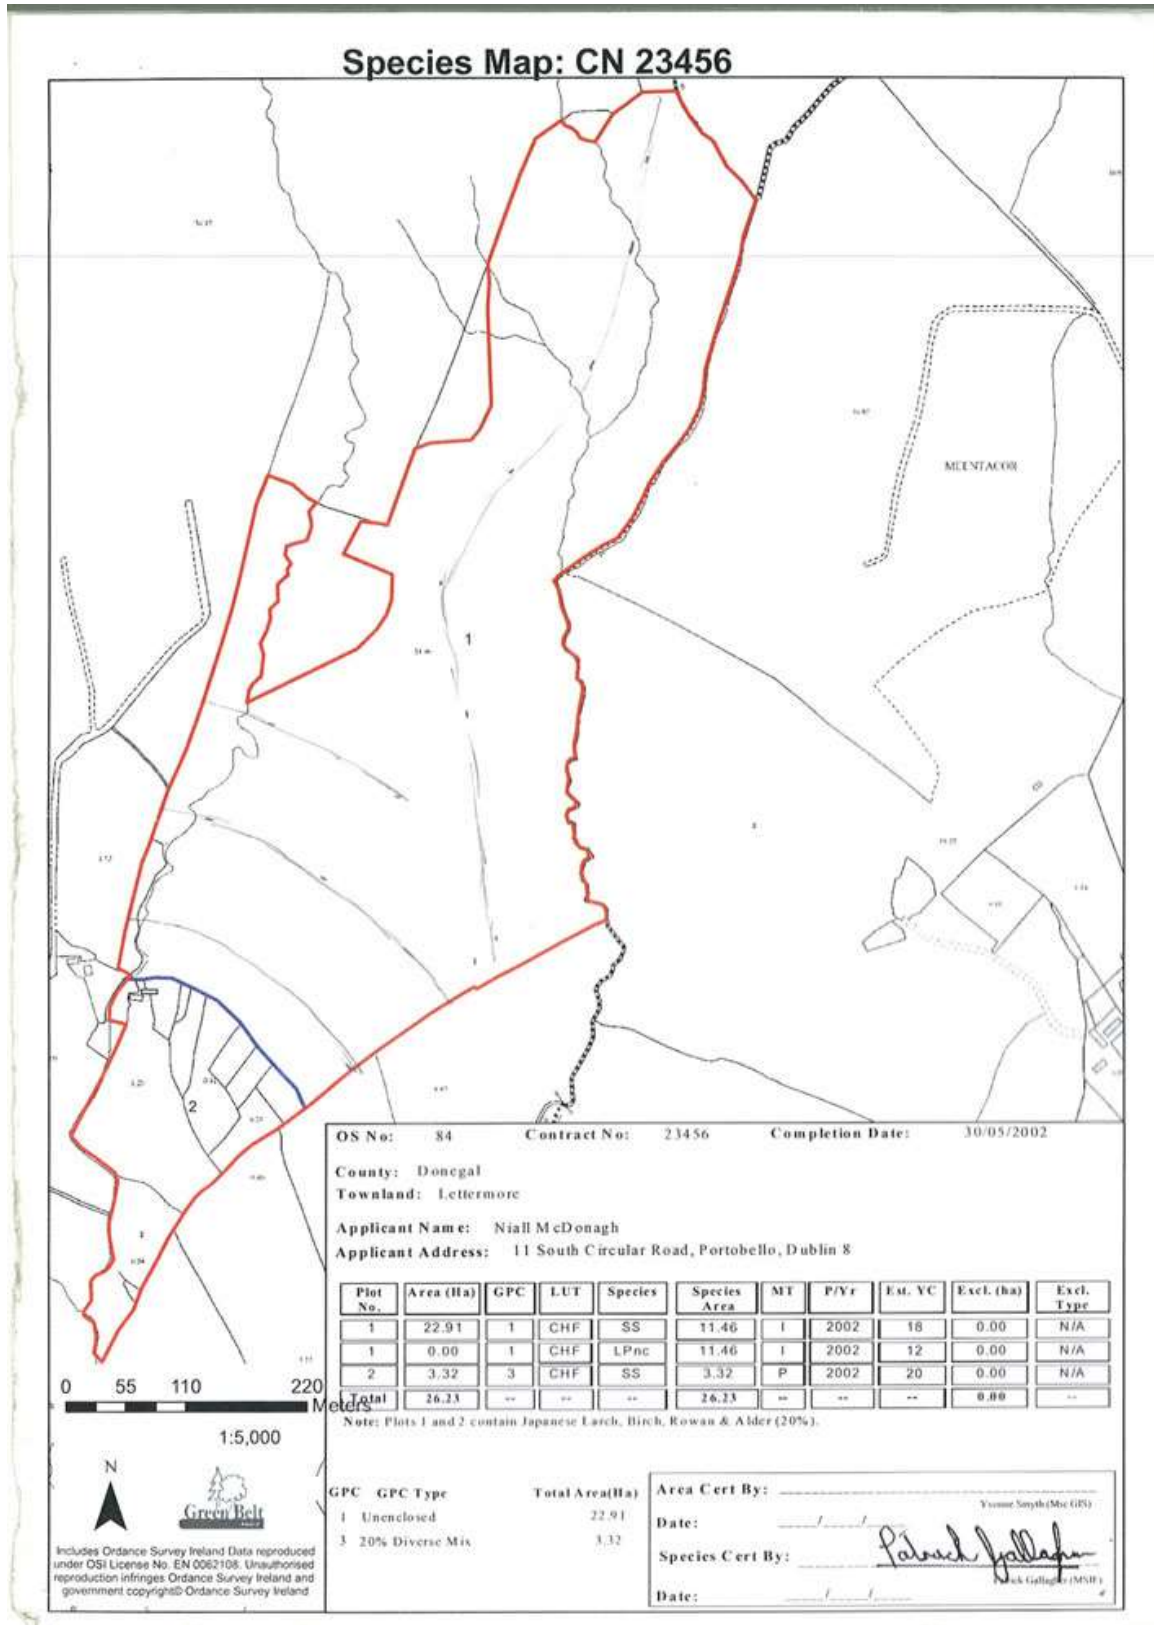

Lettermore, Frosses Area Approx. 75 Acres of Forestry

Price €80,000.00!!!

- Approx. 75 Acres of Forestry
- Approx. 15 Years Old
- 1 Premium Left (TBC)
- Access to same

Maps and information from Campbells

Ref 467

Forestry Map

Forestry Map

Folio Map DL10413

Folio Map DL10417

Folio Map DL10606