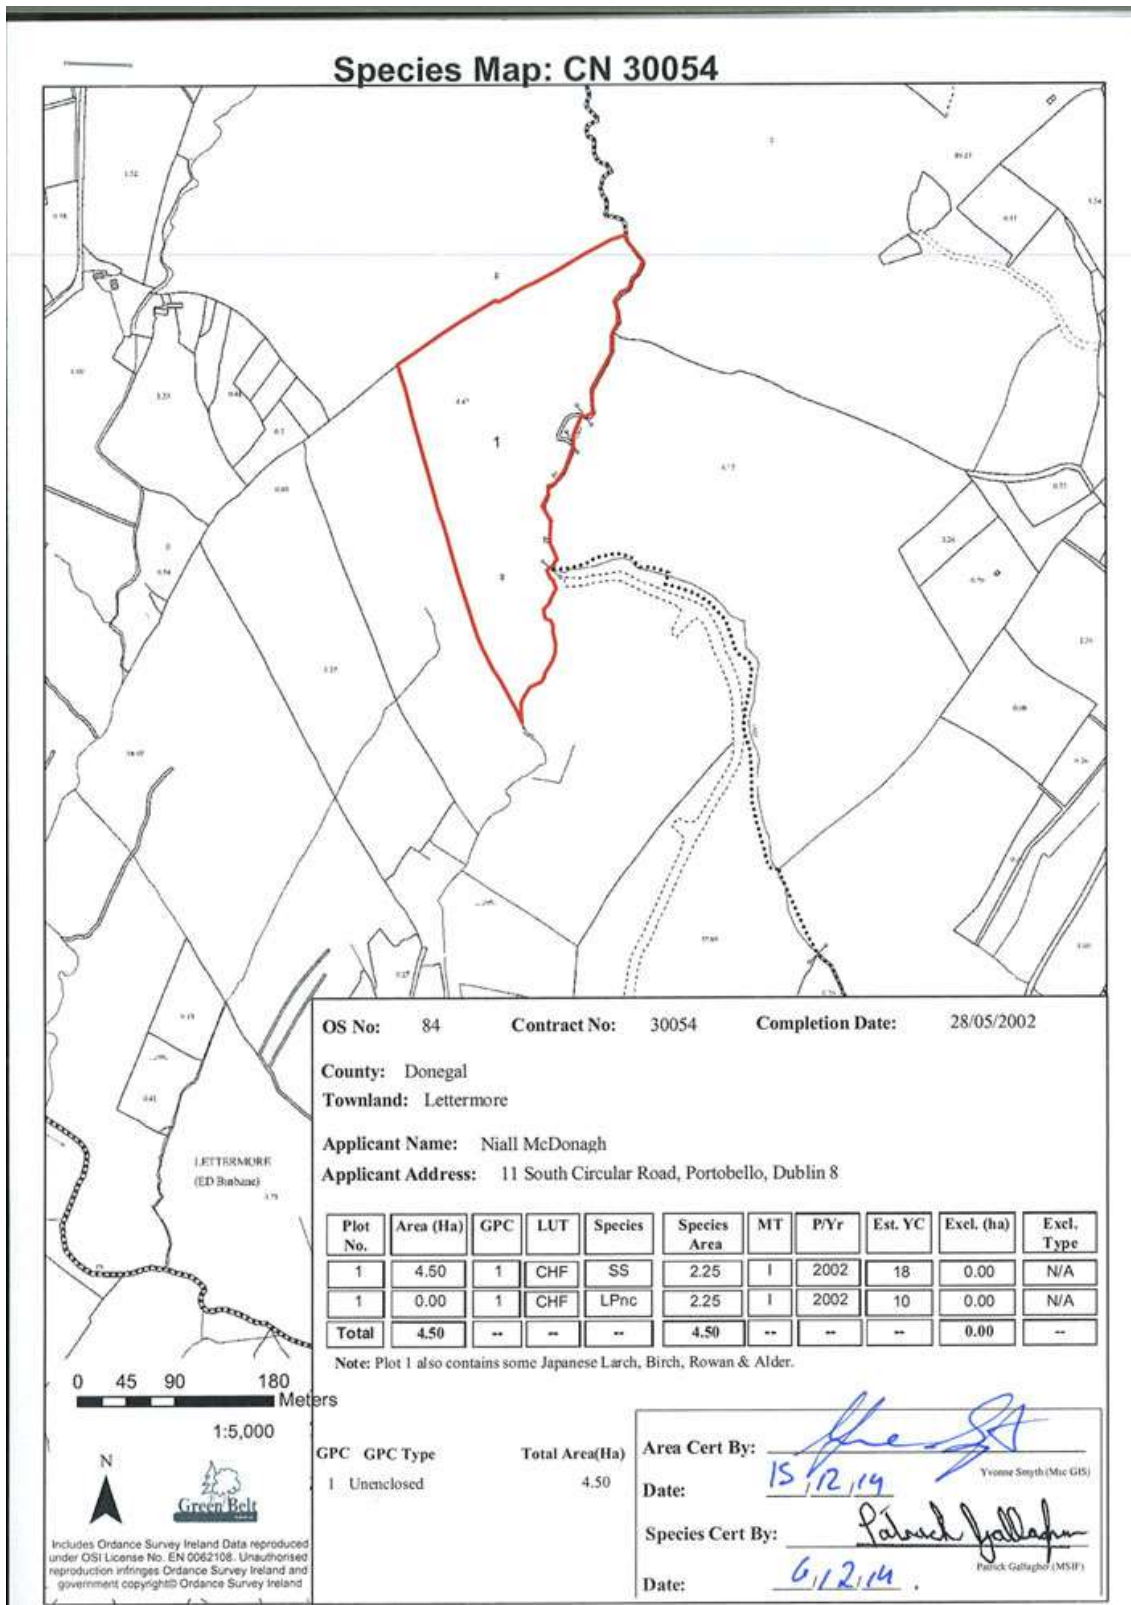

Lettermore, Frosses Area Approx. 75 Acres of Forestry

Price €80,000.00!!!

- Approx. 75 Acres of Forestry
- Approx. 15 Years Old
- 1 Premium Left (TBC)
- Access to same

Maps and information from Campbells

Ref 467

Forestry Map

Forestry Map

Folio Map DL10413

Folio Map DL10417

Folio Map DL10606